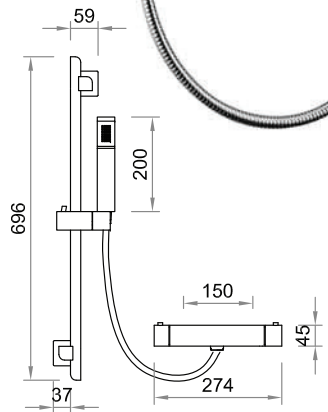

Product Code
Product Name

TP827
Metro Thermostatic Shower.
thermostatic bar valve
with slider rail kit
Minimum pressure 2 bar

TP826
Metro Shower System. Dual head
and rail shower system incorporating
concealed manual valve with diverter
Minimum pressure 2 bar

Hali - shower systems in solid stainless steel

Product Code
Product Name

TP806
Hali Shower System. Dual head
shower system incorporating
concealed manual valve with diverter
Minimum pressure 2 bar

TP807
Hali Thermostatic Shower.
Thermostatic bar valve with
dual head shower system
Minimum pressure 2 bar