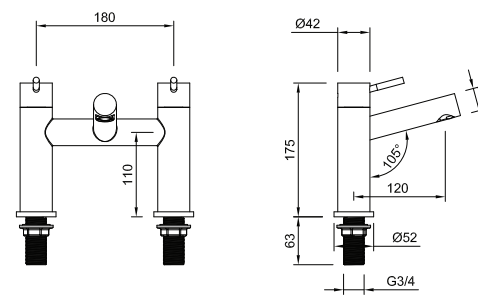

Hali - circular taps in solid stainless steel

Product Code
Product Name

TP801
Hali basin mixer
Minimum pressure 0.5 bar

TP802
Hali high-rise basin mixer
Minimum pressure 0.5 bar

TP804
Hali bath filler
Minimum pressure 0.5 bar