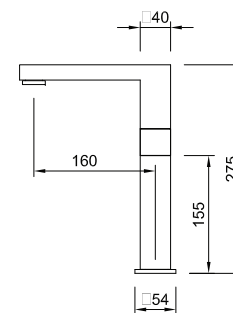

Vogue - tap in solid stainless steel

Product Code TP852
Product Name **Vogue high-rise basin mixer with swirl spout**
Minimum pressure 0.5 bar