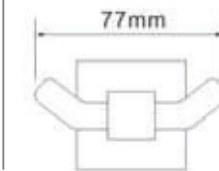

BATHROOM ACCESSORIES

LUX - bathroom accessories in solid stainless steel and frosted glass

Product Code SS211
Product Name **Single hook**

Product Code SS212
Product Name **Double hook**

Product Code SS213
Product Name **Towel Holder**

Product Code SS214
Product Name **Toilet Roll Holder**

Product Code SS215
Product Name **Soap Dish Holder**