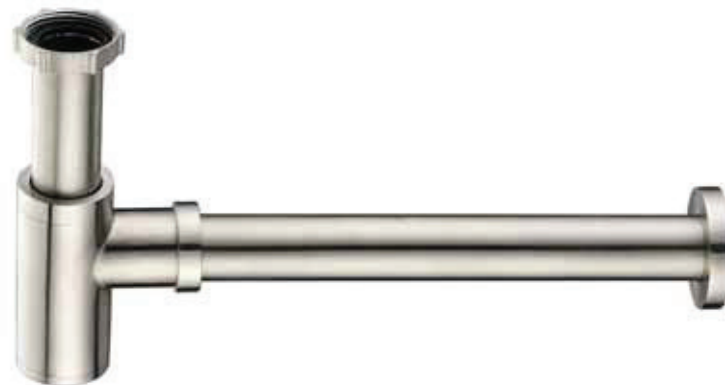

Product Code
Product Name

TP827
Metro Thermostatic Shower.
thermostatic bar valve
with slider rail kit
Minimum pressure 2 bar

TP826
Metro Shower System. Dual head
and rail shower system incorporating
concealed manual valve with diverter
Minimum pressure 2 bar

Hali - shower systems in solid stainless steel

Product Code
Product Name

TP806
Hali Shower System. Dual head
shower system incorporating
concealed manual valve with diverter
Minimum pressure 2 bar

TP807
Hali Thermostatic Shower.
Thermostatic bar valve with
dual head shower system
Minimum pressure 2 bar

BATHROOM WASTES

in solid stainless steel

Product Code TP891
Product Name **Basin pop-up waste** - unslotted
(suitable for stone basins without overflow)

TP893
Bath pop-up waste

TP892
Basin pop-up waste - slotted
(suitable for basins with overflow)

TP894
90mm shower waste
(suitable for Stonearth shower trays)

TP895
Bottle trap

STONEARTH STAINLESS STEEL TAPS

BUILT TO LAST

- Entire Stainless Steel Casting - not just a coating
- CARTRIDGE - passed durability test 500,000 times
- NEOPERL Aerator
- Entire Stainless Steel Casting - no lead in contact with water