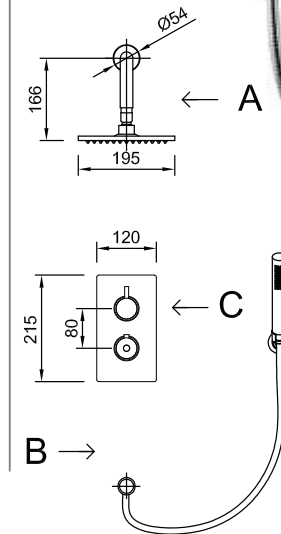

Product Code
Product Name

TP827
Metro Thermostatic Shower.
thermostatic bar valve
with slider rail kit
Minimum pressure 2 bar

TP826
Metro Shower System. Dual head
and rail shower system incorporating
concealed manual valve with diverter
Minimum pressure 2 bar

Hali - shower systems in solid stainless steel

Product Code
Product Name

TP806
Hali Shower System. Dual head
shower system incorporating
concealed manual valve with diverter
Minimum pressure 2 bar

TP807
Hali Thermostatic Shower.
Thermostatic bar valve with
dual head shower system
Minimum pressure 2 bar