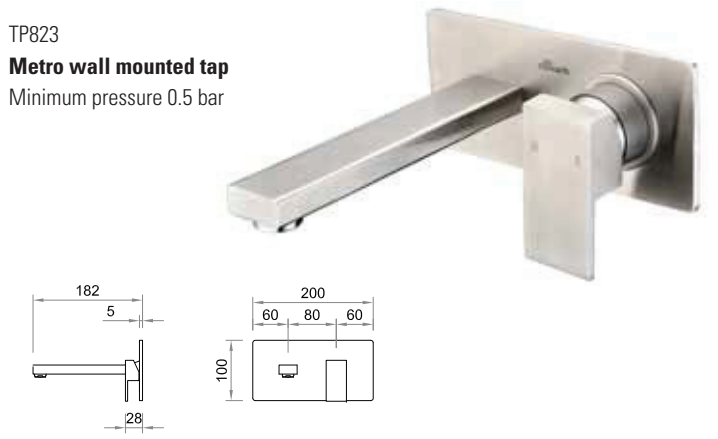

Hali - circular taps in solid stainless steel

Product Code
Product Name

TP801
Hali basin mixer
Minimum pressure 0.5 bar

TP802
Hali high-rise basin mixer
Minimum pressure 0.5 bar

TP804
Hali bath filler
Minimum pressure 0.5 bar

TP805
Hali bath filler with shower kit
Minimum pressure 1 bar

Metro - square taps in solid stainless steel

Product Code TP821
 Product Name **Metro basin mixer**
 Minimum pressure 0.5 bar

Product Code TP823
 Product Name **Metro wall mounted tap**
 Minimum pressure 0.5 bar

Wave stainless steel high-rise basin mixer

Vogue - tap in solid stainless steel

Product Code TP852
Product Name **Vogue high-rise basin mixer with swirl spout**
Minimum pressure 0.5 bar

Wave - taps in solid stainless steel