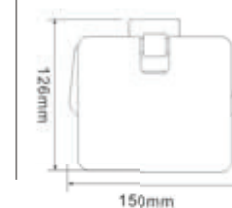

BATHROOM ACCESSORIES

LUX - bathroom accessories in solid stainless steel and frosted glass

Product Code SS211
Product Name **Single hook**

Product Code SS212
Product Name **Double hook**

Product Code SS213
Product Name **Towel Holder**

Product Code SS214
Product Name **Toilet Roll Holder**

Product Code SS215
Product Name **Soap Dish Holder**