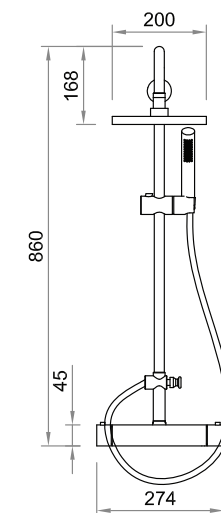

Product Code
Product Name

TP827
Metro Thermostatic Shower.
thermostatic bar valve
with slider rail kit
Minimum pressure 2 bar

TP826
Metro Shower System. Dual head
and rail shower system incorporating
concealed manual valve with diverter
Minimum pressure 2 bar

Hali - shower systems in solid stainless steel

Product Code
Product Name

TP806
Hali Shower System. Dual head
shower system incorporating
concealed manual valve with diverter
Minimum pressure 2 bar

TP807
Hali Thermostatic Shower.
Thermostatic bar valve with
dual head shower system
Minimum pressure 2 bar