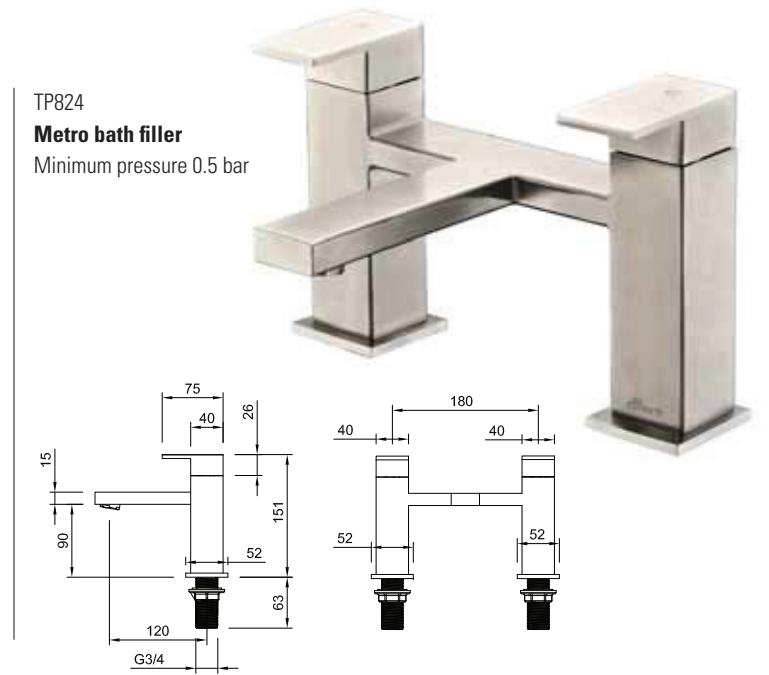

Product Code TP824
Product Name **Metro bath filler**
Minimum pressure 0.5 bar