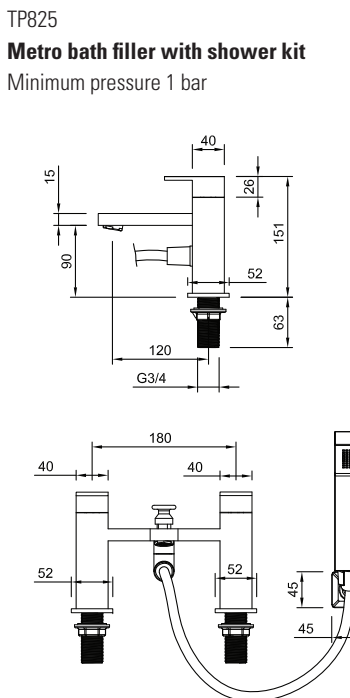

Product Code TP825
Product Name **Metro bath filler with shower kit**
Minimum pressure 1 bar