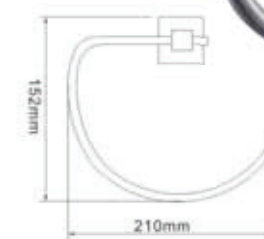

BATHROOM ACCESSORIES

LUX - bathroom accessories in solid stainless steel and frosted glass

Product Code SS211
Product Name **Single hook**

Product Code SS212
Product Name **Double hook**

Product Code SS213
Product Name **Towel Holder**