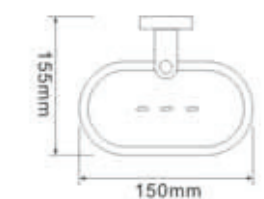

Product Code SS215
Product Name **Soap Dish Holder**