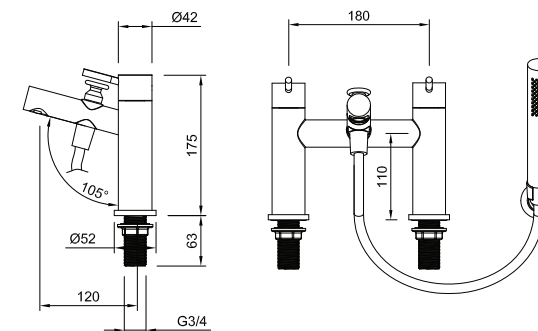

TP805
Hali bath filler with shower kit
Minimum pressure 1 bar