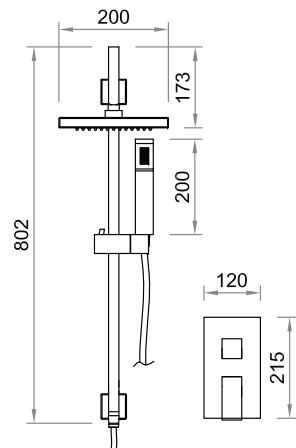

Product Code
Product Name

TP827
Metro Thermostatic Shower.
thermostatic bar valve
with slider rail kit
Minimum pressure 2 bar

TP826
Metro Shower System. Dual head
and rail shower system incorporating
concealed manual valve with diverter
Minimum pressure 2 bar